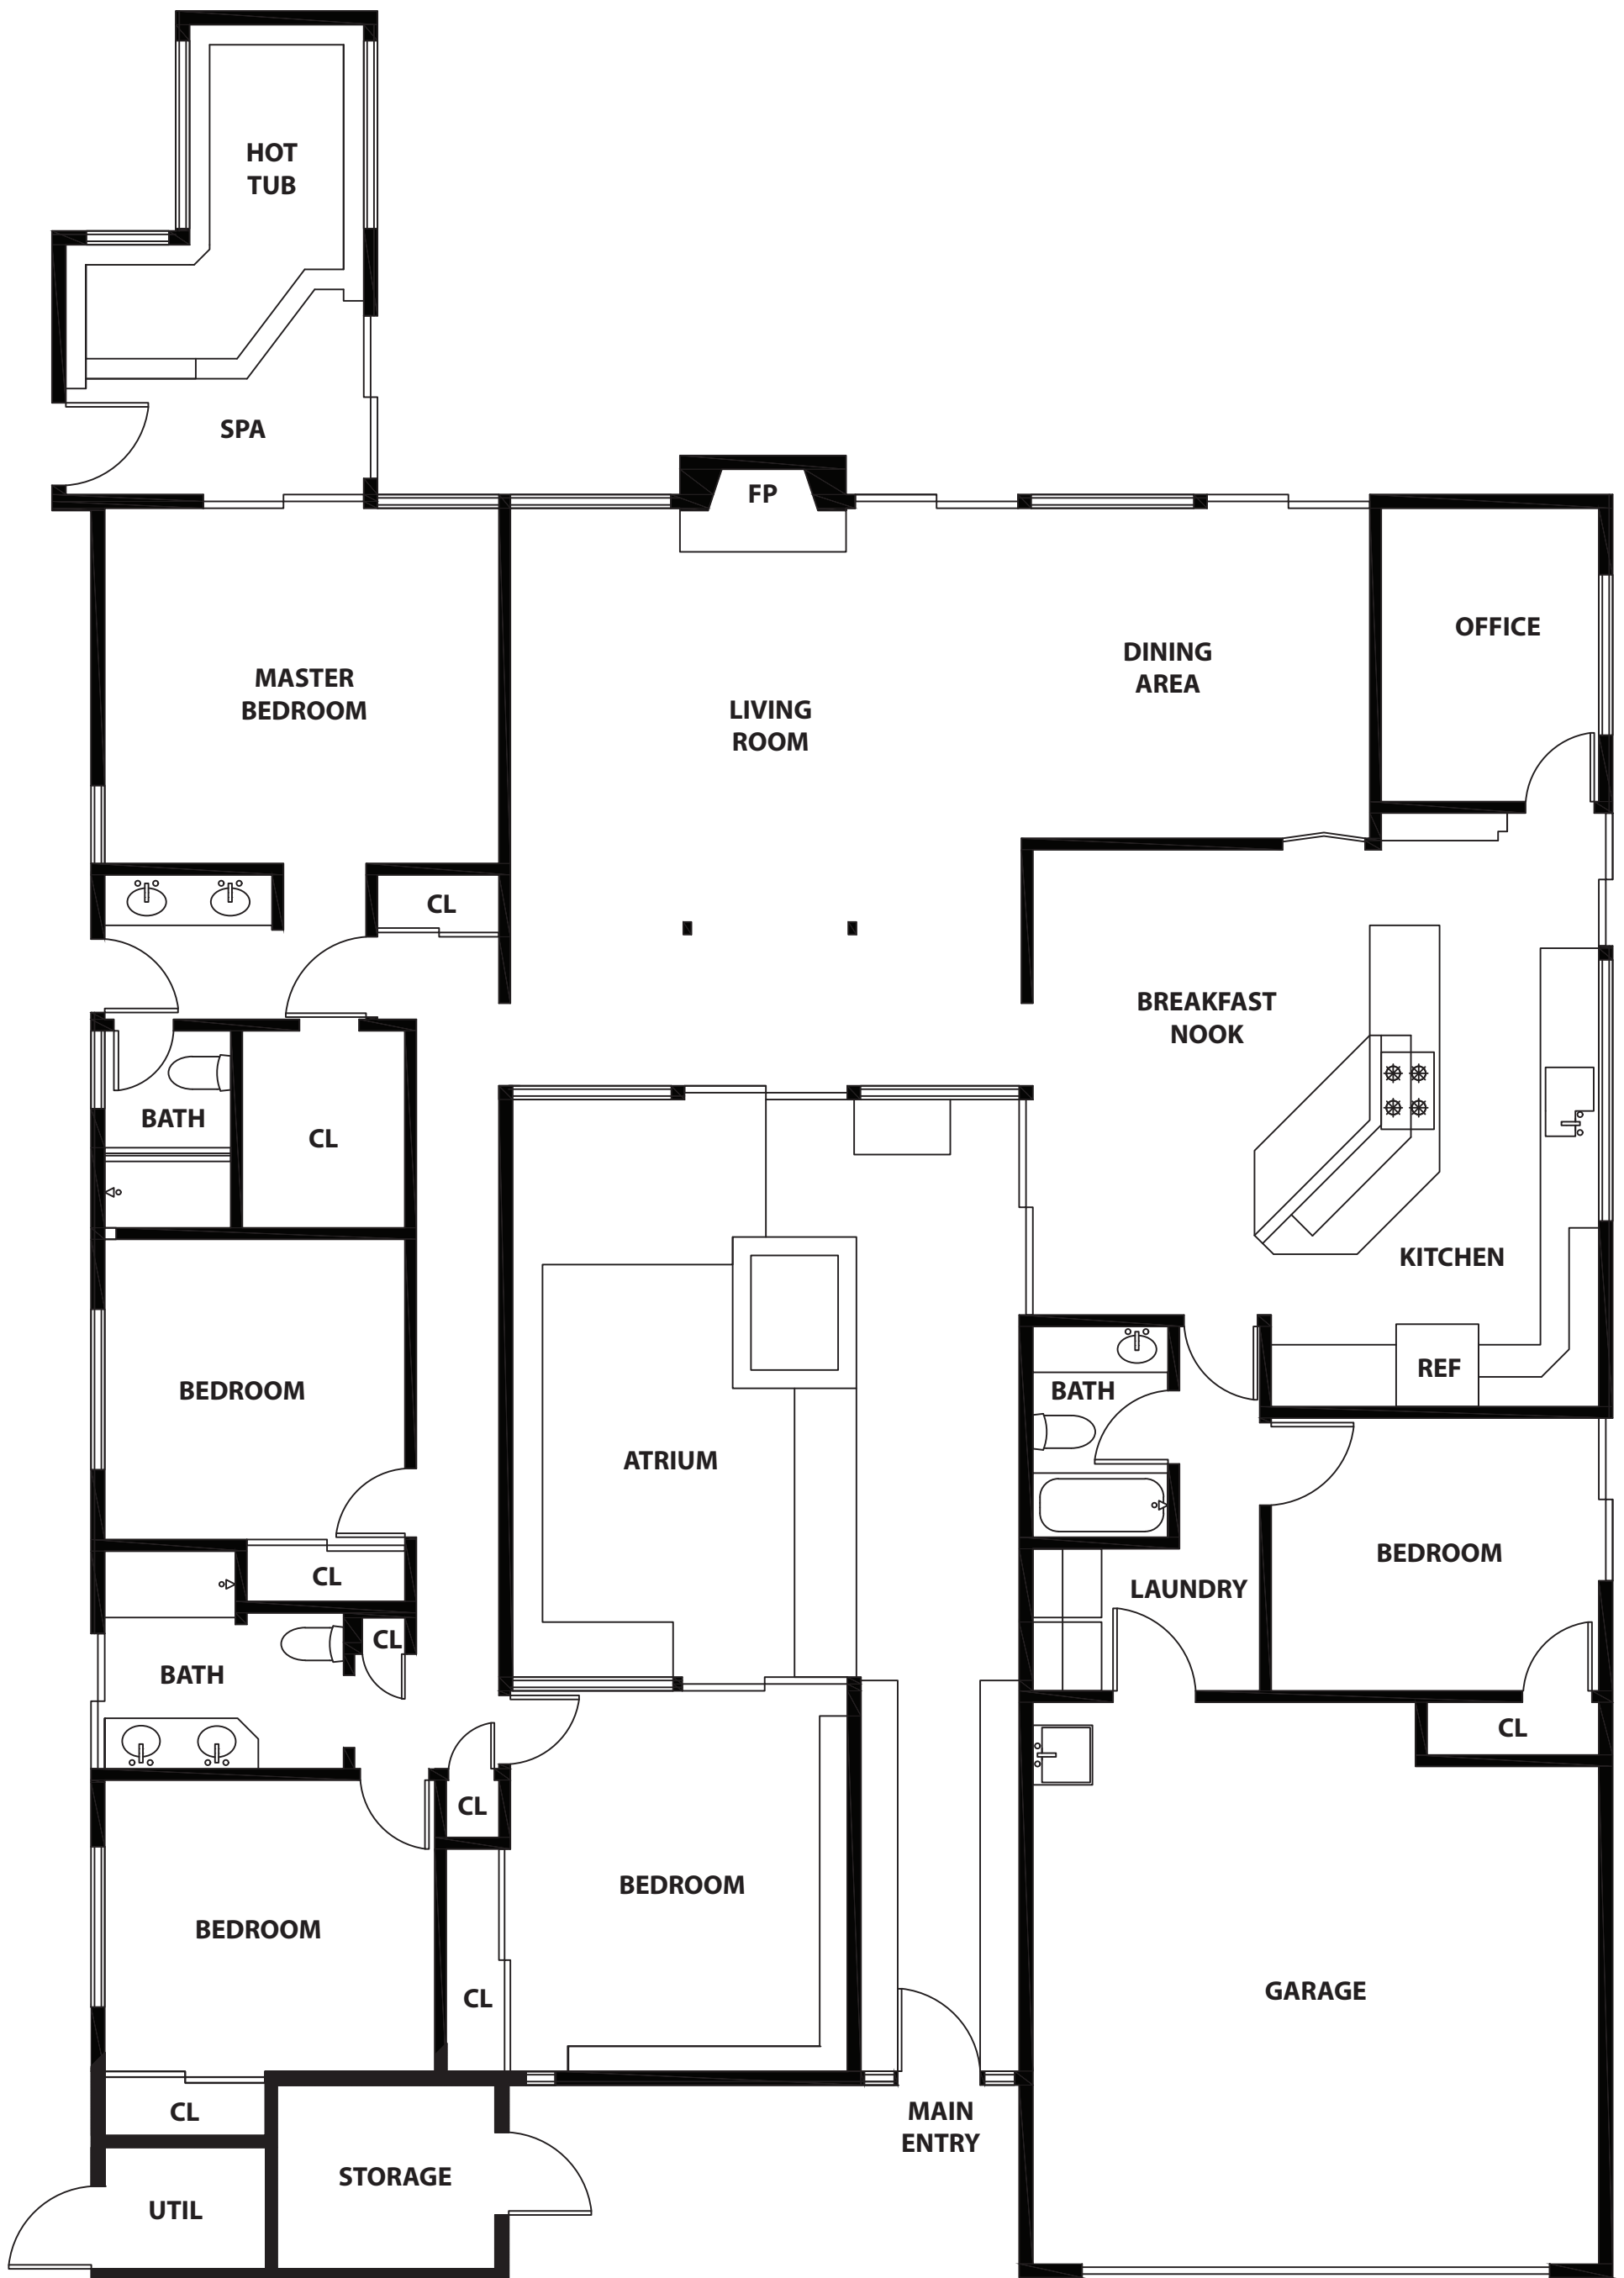

252 CLYDE DR

WALNUT CREEK, CALIFORNIA

RENDERING BY OPEN HOMES PHOTOGRAPHY
ALL MEASUREMENTS ARE APPROXIMATE. WHILE DEEMED RELIABLE, NO INFORMATION
ON THESE FLOOR PLANS SHOULD BE RELIED UPON WITHOUT INDEPENDENT VERIFICATION.